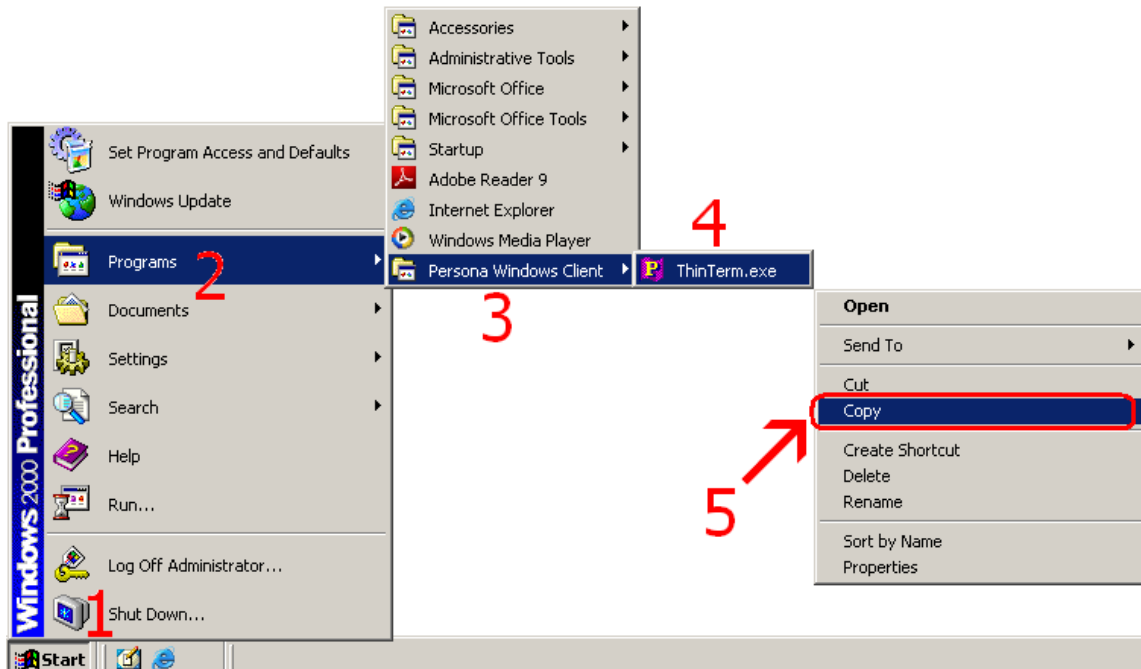

Click on Start → Programs → Persona Windows Client

Then **right click** on **ThinTerm.exe**

Click on **Copy**

NOTE: it will look like nothing happened and that is OK