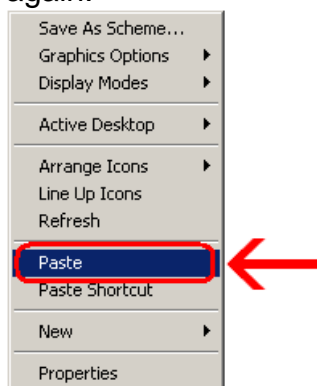

Click on Start → Programs → Persona Windows Client

Then **right click** on **ThinTerm.exe**

Click on **Copy**

NOTE: it will look like nothing happened and that is OK

Now **right click** somewhere out on your **desktop** in an empty area. Then click on **Paste** from the menu that appears. If Paste is grayed out, you must go back and copy again.