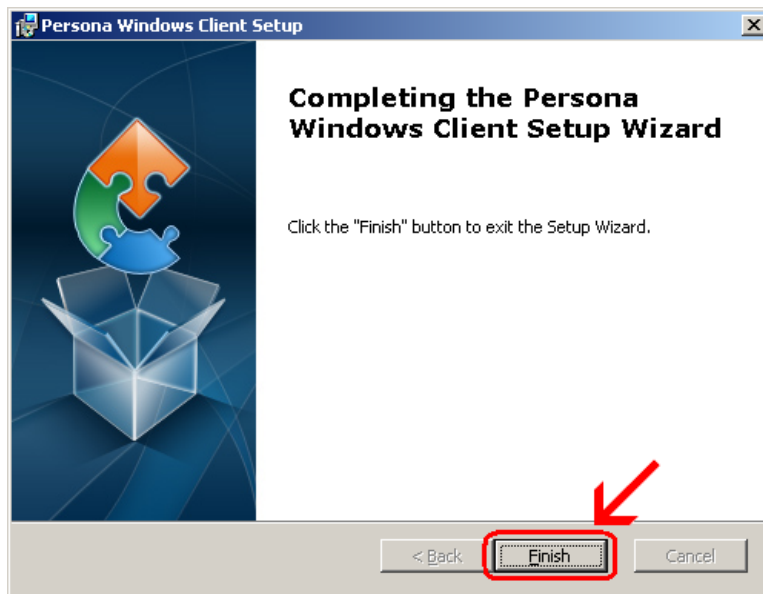

The screenshot shows a web browser window displaying the 'Persona Download Instructions' page. The page header includes the 'PERSONA Gardner' logo. The instructions are listed as follows:

1. Please [print](#) these instructions before you start!
2. If you have any Persona sessions open, close them now.
3. If your default browser is not **Microsoft Internet Explorer** then cancel this process, launch **Microsoft Internet Explorer** and goto, 'http://codis.gardnerinc.com'
Note: If you continue with a browser other than Microsoft Internet Explorer the prompts you see may not match these instructions.
4. Delete any icons for Persona from your Desktop before you start.
5. Click on this link [Persona Setup](#)
6. You will get a window with 'Run, Save, or Cancel' buttons.
7. Click the **Run** button.
8. The Installer window will appear. Click 'Next' on each window, then click 'Install' and click 'Finish' on the last window.
9. **NOTE:** If your virus protection software prevents you from installing Persona, disable the virus protection software and restart the Persona download.
BE SURE TO RE-ENABLE YOUR VIRUS SOFTWARE AFTER YOU HAVE COMPLETED THE PERSONA INSTALLATION.
10. Next, click on the 'Start' button
 - o Then click on 'All Programs'
 - o Then click on 'Persona Windows Client'
 - o Then right click on Thin Term.exe
 - o Click on 'Send to'
 - o Click on 'Desktop (create shortcut)'. This will create a shortcut to ThinTerm.exe on the desktop.
11. Go back to the Desktop and click on the ThinTerm shortcut icon. This will launch the Persona Session window.

Click on **Open**

Click Next

Click Next

Click **Install**

Wait for the installation to complete (takes less than 1 minute)

Click **Finish**

This window is left open on your screen. You can just **close** this.