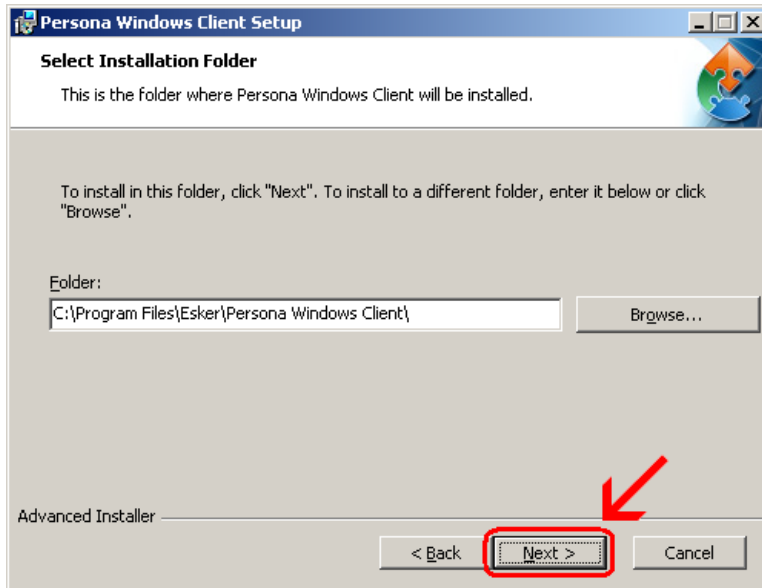

The screenshot shows a web browser window displaying the 'Persona Download Instructions' page. The page header includes the 'PERSONA Gardner' logo. The instructions are listed as follows:

1. Please [print](#) these instructions before you start!
2. If you have any Persona sessions open, close them now.
3. If your default browser is not **Microsoft Internet Explorer** then cancel this process, launch **Microsoft Internet Explorer** and goto, 'http://codis.gardnerinc.com'
Note: If you continue with a browser other than Microsoft Internet Explorer the prompts you see may not match these instructions.
4. Delete any icons for Persona from your Desktop before you start.
5. Click on this link [Persona Setup](#)
6. You will get a window with 'Run, Save, or Cancel' buttons.
7. Click the **Run** button.
8. The Installer window will appear. Click 'Next' on each window, then click 'Install' and click 'Finish' on the last window.
9. **NOTE:** If your virus protection software prevents you from installing Persona, disable the virus protection software and restart the Persona download.
BE SURE TO RE-ENABLE YOUR VIRUS SOFTWARE AFTER YOU HAVE COMPLETED THE PERSONA INSTALLATION.
10. Next, click on the 'Start' button
 - o Then click on 'All Programs'
 - o Then click on 'Persona Windows Client'
 - o Then right click on Thin Term.exe
 - o Click on 'Send to'
 - o Click on 'Desktop (create shortcut)'. This will create a shortcut to ThinTerm.exe on the desktop.
11. Go back to the Desktop and click on the ThinTerm shortcut icon. This will launch the Persona Session window.

Click on **Open**

Click Next

Click Next

Click **Install**

Wait for the installation to complete (takes less than 1 minute)

Click **Finish**

This window is left open on your screen. You can just **close** this.