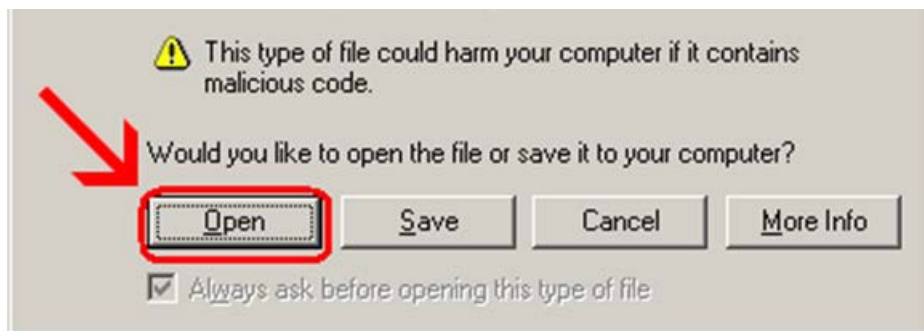

Click on **Open**