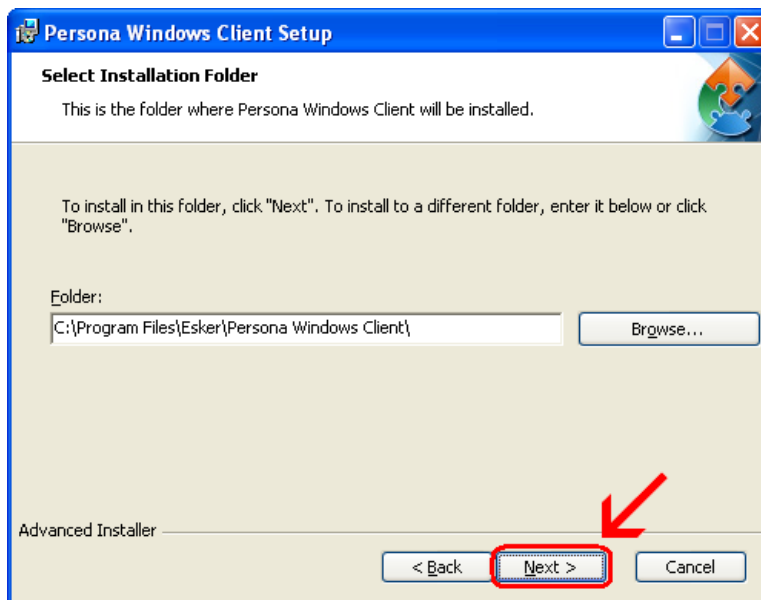

PERSONA Gardner

Persona Download Instructions

1. Please [print](#) these instructions before you start!
2. If you have any Persona sessions open, close them now.
3. If your default browser is not **Microsoft Internet Explorer** then cancel this process, launch **Microsoft Internet Explorer** and goto, 'http://codis.gardnerinc.com'
Note: If you continue with a browser other than Microsoft Internet Explorer the prompts you see may not match these instructions.
4. Delete any icons for Persona from your Desktop before you start.
5. Click on this link [Persona Setup](#)
6. You will get a window with 'Run, Save, or Cancel' buttons.
7. Click the **Run** button.
8. The Installer window will appear. Click 'Next' on each window, then click 'Install' and click 'Finish' on the last window.
9. **NOTE:** If your virus protection software prevents you from installing Persona, disable the virus protection software and restart the Persona download.
BE SURE TO RE-ENABLE YOUR VIRUS SOFTWARE AFTER YOU HAVE COMPLETED THE PERSONA INSTALLATION.
10. Next, click on the 'Start' button
 - o Then click on 'All Programs'
 - o Then click on 'Persona Windows Client'
 - o Then right click on Thin Term.exe
 - o Click on 'Send to'
 - o Click on 'Desktop (create shortcut)'. This will create a shortcut to ThinTerm.exe on the desktop.
11. Go back to the Desktop and click on the ThinTerm shortcut icon. This will launch the Persona Session window.

Click on **Run**

Click **Next**

Click **Next**

Click **Install**

Wait for the installation to complete (takes less than 1 minute)

Click **Finish**

This window is left open on your screen. You can just **close** this.