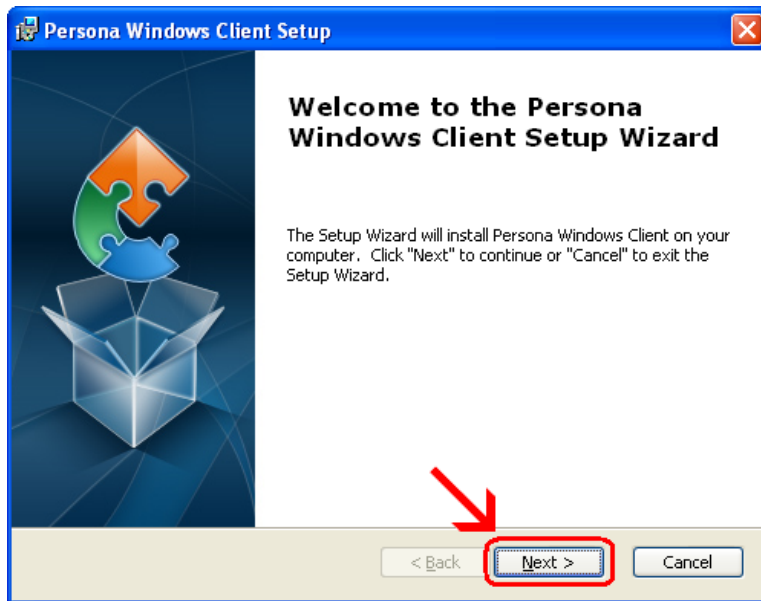

PERSONA Gardner

Persona Download Instructions

1. Please [print](#) these instructions before you start!
2. If you have any Persona sessions open, close them now.
3. If your default browser is not **Microsoft Internet Explorer** then cancel this process, launch **Microsoft Internet Explorer** and goto, 'http://codis.gardnerinc.com'
Note: If you continue with a browser other than Microsoft Internet Explorer the prompts you see may not match these instructions.
4. Delete any icons for Persona from your Desktop before you start.
5. Click on this link [Persona Setup](#)
6. You will get a window with 'Run, Save, or Cancel' buttons.
7. Click the **Run** button.
8. The Installer window will appear. Click 'Next' on each window, then click 'Install' and click 'Finish' on the last window.
9. **NOTE:** If your virus protection software prevents you from installing Persona, disable the virus protection software and restart the Persona download.
BE SURE TO RE-ENABLE YOUR VIRUS SOFTWARE AFTER YOU HAVE COMPLETED THE PERSONA INSTALLATION.
10. Next, click on the 'Start' button
 - o Then click on 'All Programs'
 - o Then click on 'Persona Windows Client'
 - o Then right click on Thin Term.exe
 - o Click on 'Send to'
 - o Click on 'Desktop (create shortcut)'. This will create a shortcut to ThinTerm.exe on the desktop.
11. Go back to the Desktop and click on the ThinTerm shortcut icon. This will launch the Persona Session window.

Click on **Run**

Click **Next**

Click **Next**

Click **Install**

Wait for the installation to complete (takes less than 1 minute)

Click **Finish**

This window is left open on your screen. You can just **close** this.