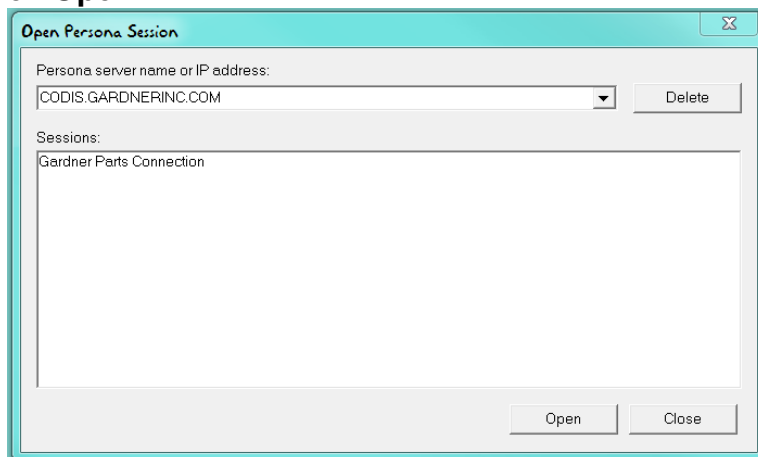

Now **double click** on the new icon on your desktop

If it is not already in the top box, **type in codis.gardnerinc.com** and **hit Enter** on the **keyboard**. Then click on **Gardner Parts Connection** once to highlight it and then click on **Open**