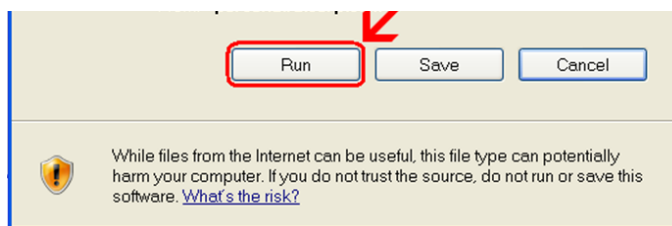

PERSONA Gardner

Persona Download Instructions

1. Please [print](#) these instructions before you start!
2. If you have any Persona sessions open, close them now.
3. If your default browser is not **Microsoft Internet Explorer** then cancel this process, launch **Microsoft Internet Explorer** and goto, 'http://codis.gardnerinc.com'
  Note: If you continue with a browser other than Microsoft Internet Explorer the prompts you see may not match these instructions.
4. Delete any icons for Persona from your Desktop before you start.
5. Click on this link [Persona Setup](#)
6. You will get a window with 'Run, Save, or Cancel' buttons.
7. Click the **Run** button.
8. The Installer window will appear. Click 'Next' on each window, then click 'Install' and click 'Finish' on the last window.
9. **NOTE:** If your virus protection software prevents you from installing Persona, disable the virus protection software and restart the Persona download.
  BE SURE TO RE-ENABLE YOUR VIRUS SOFTWARE AFTER YOU HAVE COMPLETED THE PERSONA INSTALLATION.
10. Next, click on the 'Start' button
  - o Then click on 'All Programs'
  - o Then click on 'Persona Windows Client'
  - o Then right click on Thin Term.exe
  - o Click on 'Send to'
  - o Click on 'Desktop (create shortcut)'. This will create a shortcut to ThinTerm.exe on the desktop.
11. Go back to the Desktop and click on the ThinTerm shortcut icon. This will launch the Persona Session window.

Click on **Run**