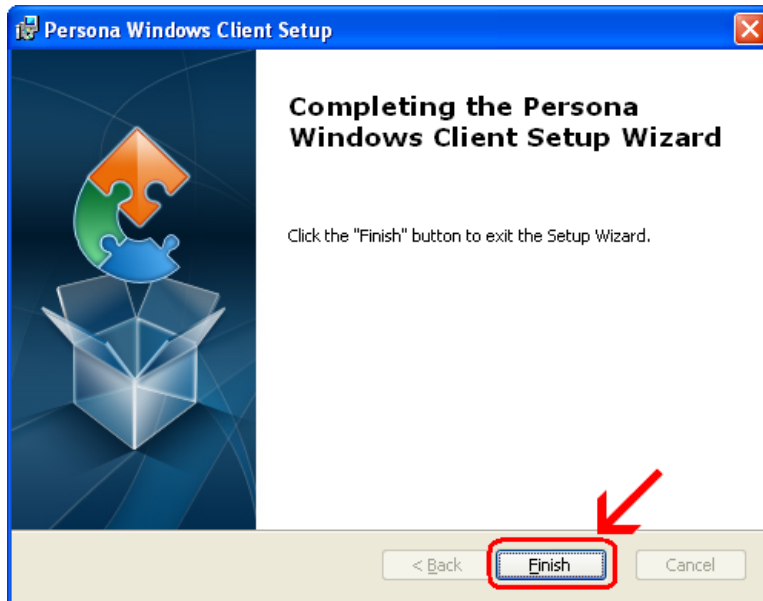

PERSONA Gardner

Persona Download Instructions

1. Please [print](#) these instructions before you start!
2. If you have any Persona sessions open, close them now.
3. If your default browser is not **Microsoft Internet Explorer** then cancel this process, launch **Microsoft Internet Explorer** and goto, 'http://codis.gardnerinc.com'
Note: If you continue with a browser other than Microsoft Internet Explorer the prompts you see may not match these instructions.
4. Delete any icons for Persona from your Desktop before you start.
5. Click on this link [Persona Setup](#)
6. You will get a window with 'Run, Save, or Cancel' buttons.
7. Click the **Run** button.
8. The Installer window will appear. Click 'Next' on each window, then click 'Install' and click 'Finish' on the last window.
9. **NOTE:** If your virus protection software prevents you from installing Persona, disable the virus protection software and restart the Persona download.
BE SURE TO RE-ENABLE YOUR VIRUS SOFTWARE AFTER YOU HAVE COMPLETED THE PERSONA INSTALLATION.
10. Next, click on the 'Start' button
 - o Then click on 'All Programs'
 - o Then click on 'Persona Windows Client'
 - o Then right click on Thin Term.exe
 - o Click on 'Send to'
 - o Click on 'Desktop (create shortcut)'. This will create a shortcut to ThinTerm.exe on the desktop.
11. Go back to the Desktop and click on the ThinTerm shortcut icon. This will launch the Persona Session window.

Click on **Run**

Click **Next**

Click **Next**

Click **Install**

Wait for the installation to complete (takes less than 1 minute)

Click **Finish**

This window is left open on your screen. You can just **close** this.